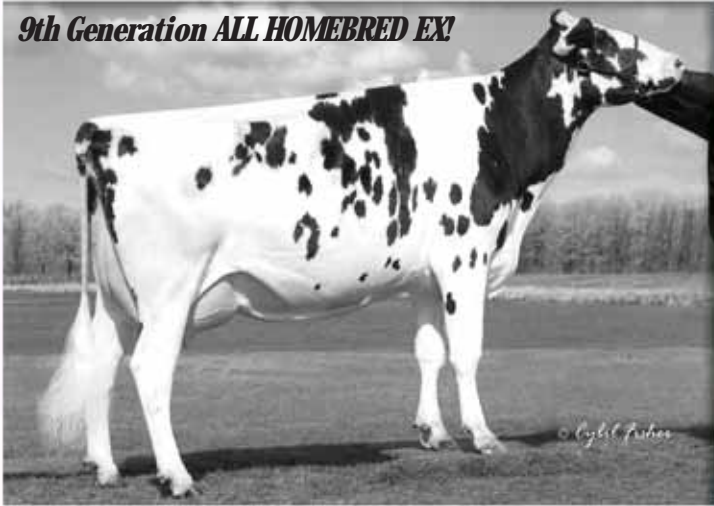

Potential 10th Gen. ALL HOMEBRED EX!

Krull Shot Enough-ET
EX-90 2nd lact GTPI +1797
3-07 2x 235 20,471 3.7 763 2.9 601 inc.

- By Shottle
- Milking daughters by Baxter (below) and Colby, both just fresh
- Heifers by Sanchez (3) and Jeeves
- Due in December with Fremont heifer