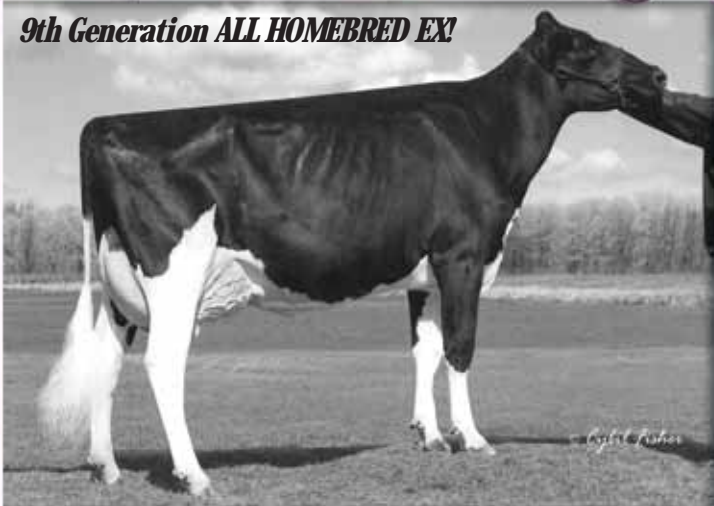

Deep Pedigreed Homebred Elegances!

9th Generation ALL HOMEBRED EX!

Krull Goldwyn Entrust-ET
EX-90 2nd lact GTPI +1986
3-05 2x 96 10,077 3.5 359 2.9 394 inc.

- By Goldwyn
- Jeeves son headed to Semex
- Daughters by Jasper & transfers by Man-o-man
- Currently flushing for contracts

Entrust and Enough are sisters from EX-91 Throne Eugina-ET x EX-91 Durham Everything x EX-93 Skychief Rose x EX-96 Elegance x 4 more homebred EX! They also have another Shottle sister scored VG-88. All three scored EX-91MS in 2nd lactation. We currently have 5 GENERATIONS ALL MILKING in our barn with the 6th in the heifer pens!