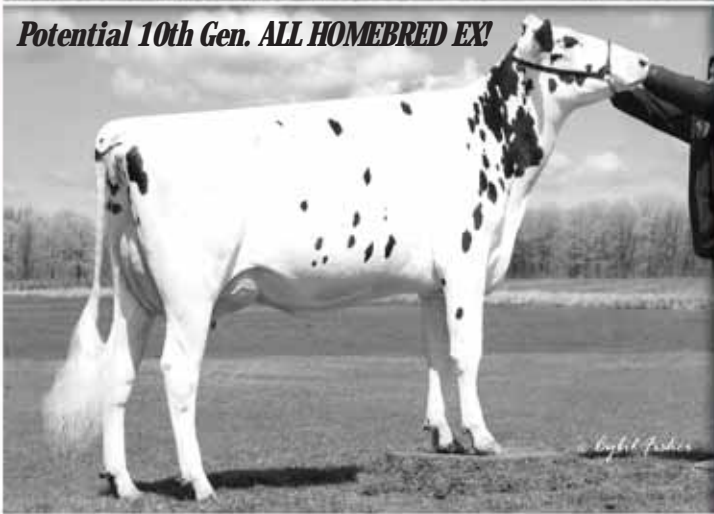

Krull Baxter Elusive-ET
N.C. GTPI +1874
2-01 2x 104 8,013 3.7 302 3.0 233 inc.

- Baxter x Enough
- 2nd Senior 2 Year Old, Midwest National Spring Junior Show 2010
- Jeeves son headed to Semex
- 4 more sons contracted
- Currently flushing

W7175 Mansfield Rd.,
Lake Mills, WI 53551
Ph/Fax: 920-648-3720
e-mail: bckrull@krullfarms.com